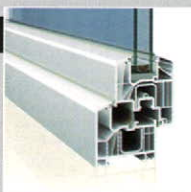

balance

Deceuninck/
Inoutic Prestige
76 mm / 6 kamra

egyenes

3x

24-38 mm

0,92 W/m²K

47 dB

✓

✓

✓

✓

✓

✓

✓